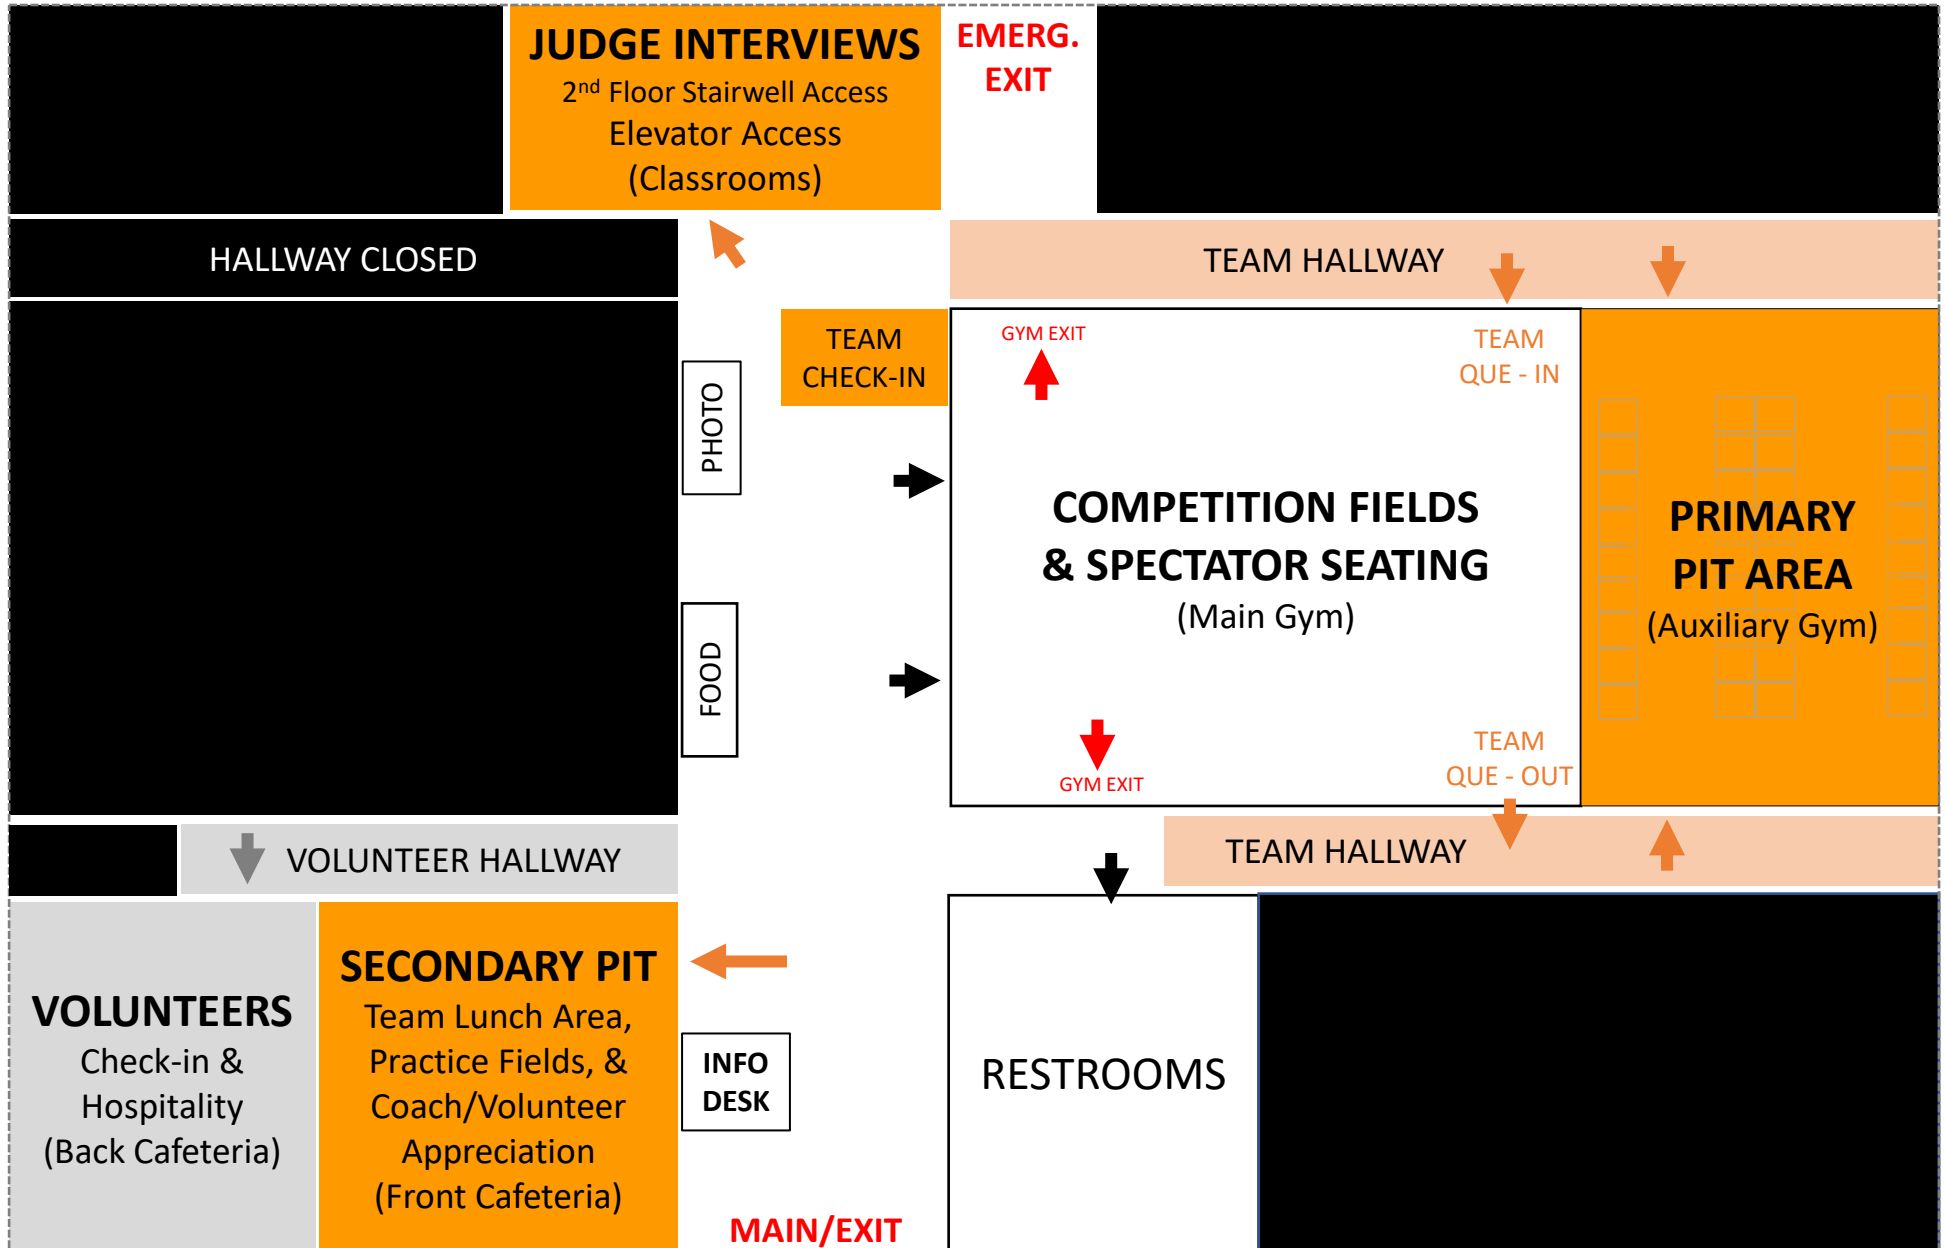

NC FTC AGGIELAND STATE CHAMPIONSHIP PIT MAP (REVISED)

PIT #	TEAM #	Team Name	PIT #	TEAM #	Team Name	PIT #	TEAM #	Team Name	PIT #	TEAM #	Team Name
1	15707	Bots by the Creek	10	11528	Bots of Prey	19	16461	Infinite Turtles	28	8300	Pi Rho Eagles
2	21502	Bionic Bulldogs	11	21734	Till the Wheels Fall Off	20	21910	Marvels of MAS-AIC	29	9581	Automated Admiralty
3	19410	Entropic Fluctuations	12	6078	Cut the Red Wire	21	2901	Purple Gears	30	7444	Sisters of the Motherboard
4	8569	The RoboKnights	13	19921	Space Invaders	22	5309	Plan B	31	20428	Fuse
5	22377	SigmaCorns	14	16072	Quantum Quacks	23	19768	Overclocked	32	11424	Batteries not Included
6	20434	Binding Energy	15	731	Wannabee Strange	24	16582	Iron Dragons	33	14200	Wasp 12-B
7	15830	SWIFT Subaquatic Sea Kraken	16	5795	Back To The Drawing Board	25	21836	Marvels of IAR	34	16328	Trial N Error
8	7105	Intergalactic Space Llamas	17	10195	Night Owls	26	16447	Mechanical Maniacs	35	2827	Artificial Stupidity
9	18994	SWIFT Subterranean Sandsharks	18	6183	Thunderducks	27	21351	Cybotz	36	5064	Aperture Science

NC FTC AGGIELAND STATE CHAMPIONSHIP SITE MAP

Teams & Volunteers only in Orange Areas - Volunteers only in Gray Areas