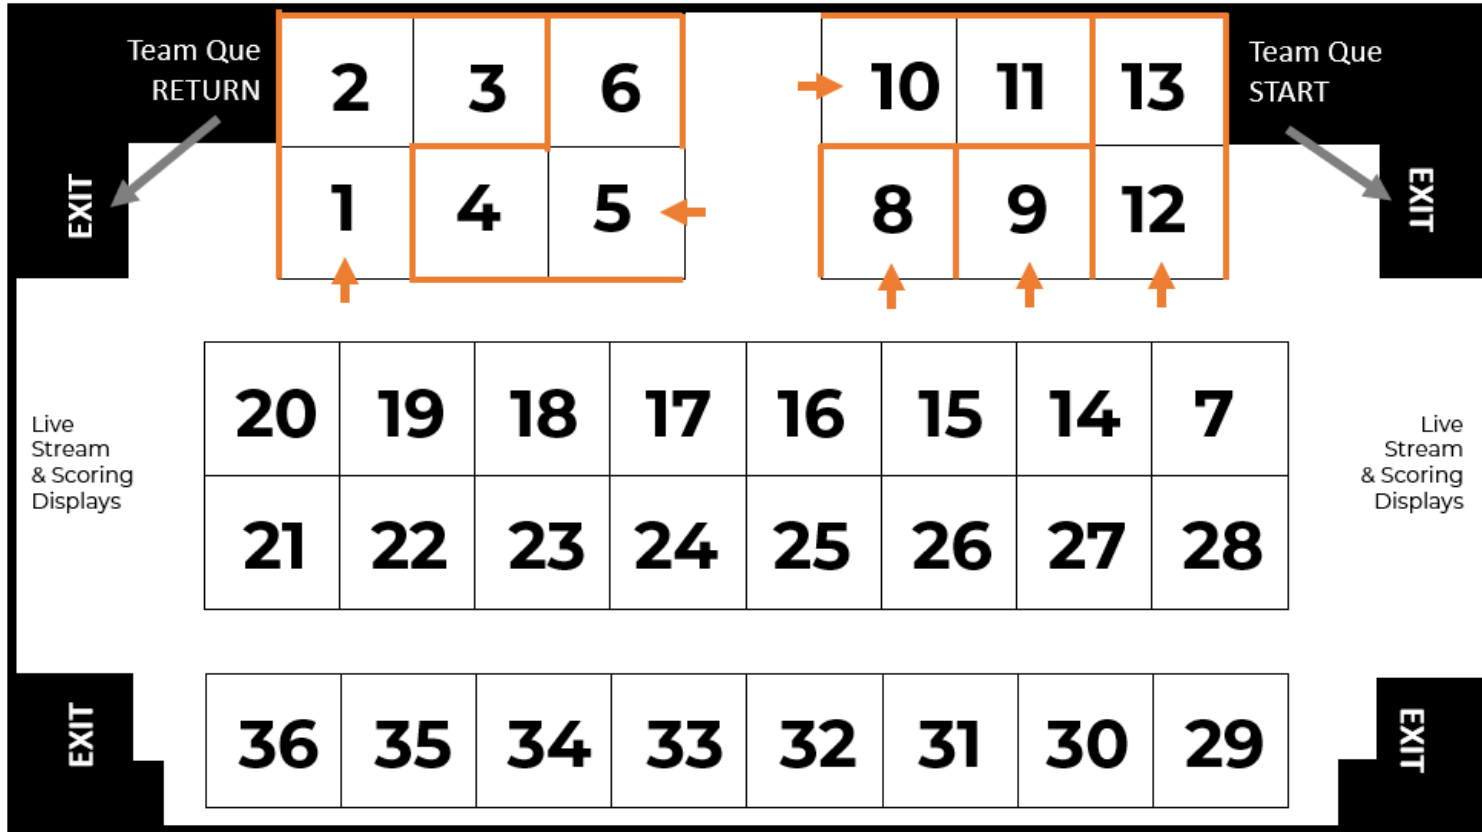

NC FTC AGGIELAND STATE CHAMPIONSHIP PIT MAP (REVISED)

PIT #	TEAM #	Team Name	PIT #	TEAM #	Team Name	PIT #	TEAM #	Team Name	PIT #	TEAM #	Team Name
1	15707	Bots by the Creek	10	11528	Bots of Prey	19	16461	Infinite Turtles	28	8300	Pi Rho Eagles
2	21502	Bionic Bulldogs	11	21734	Till the Wheels Fall Off	20	21910	Marvels of MAS-AIC	29	9581	Automated Admiralty
3	19410	Entropic Fluctuations	12	6078	Cut the Red Wire	21	2901	Purple Gears	30	7444	Sisters of the Motherboard
4	8569	The RoboKnights	13	19921	Space Invaders	22	5309	Plan B	31	20428	Fuse
5	22377	SigmaCorns	14	16072	Quantum Quacks	23	19768	Overclocked	32	11424	Batteries not Included
6	20434	Binding Energy	15	731	Wannabee Strange	24	16582	Iron Dragons	33	14200	Wasp 12-B
7	15830	SWIFT Subaquatic Sea Kraken	16	5795	Back To The Drawing Board	25	21836	Marvels of IAR	34	16328	Trial N Error
8	7105	Intergalactic Space Llamas	17	10195	Night Owls	26	16447	Mechanical Maniacs	35	2827	Artificial Stupidity
9	18994	SWIFT Subterranean Sandsharks	18	6183	Thunderducks	27	21351	Cybotz	36	5064	Aperture Science

NC FTC AGGIELAND STATE CHAMPIONSHIP SITE MAP

Teams & Volunteers only in Orange Areas - Volunteers only in Gray Areas